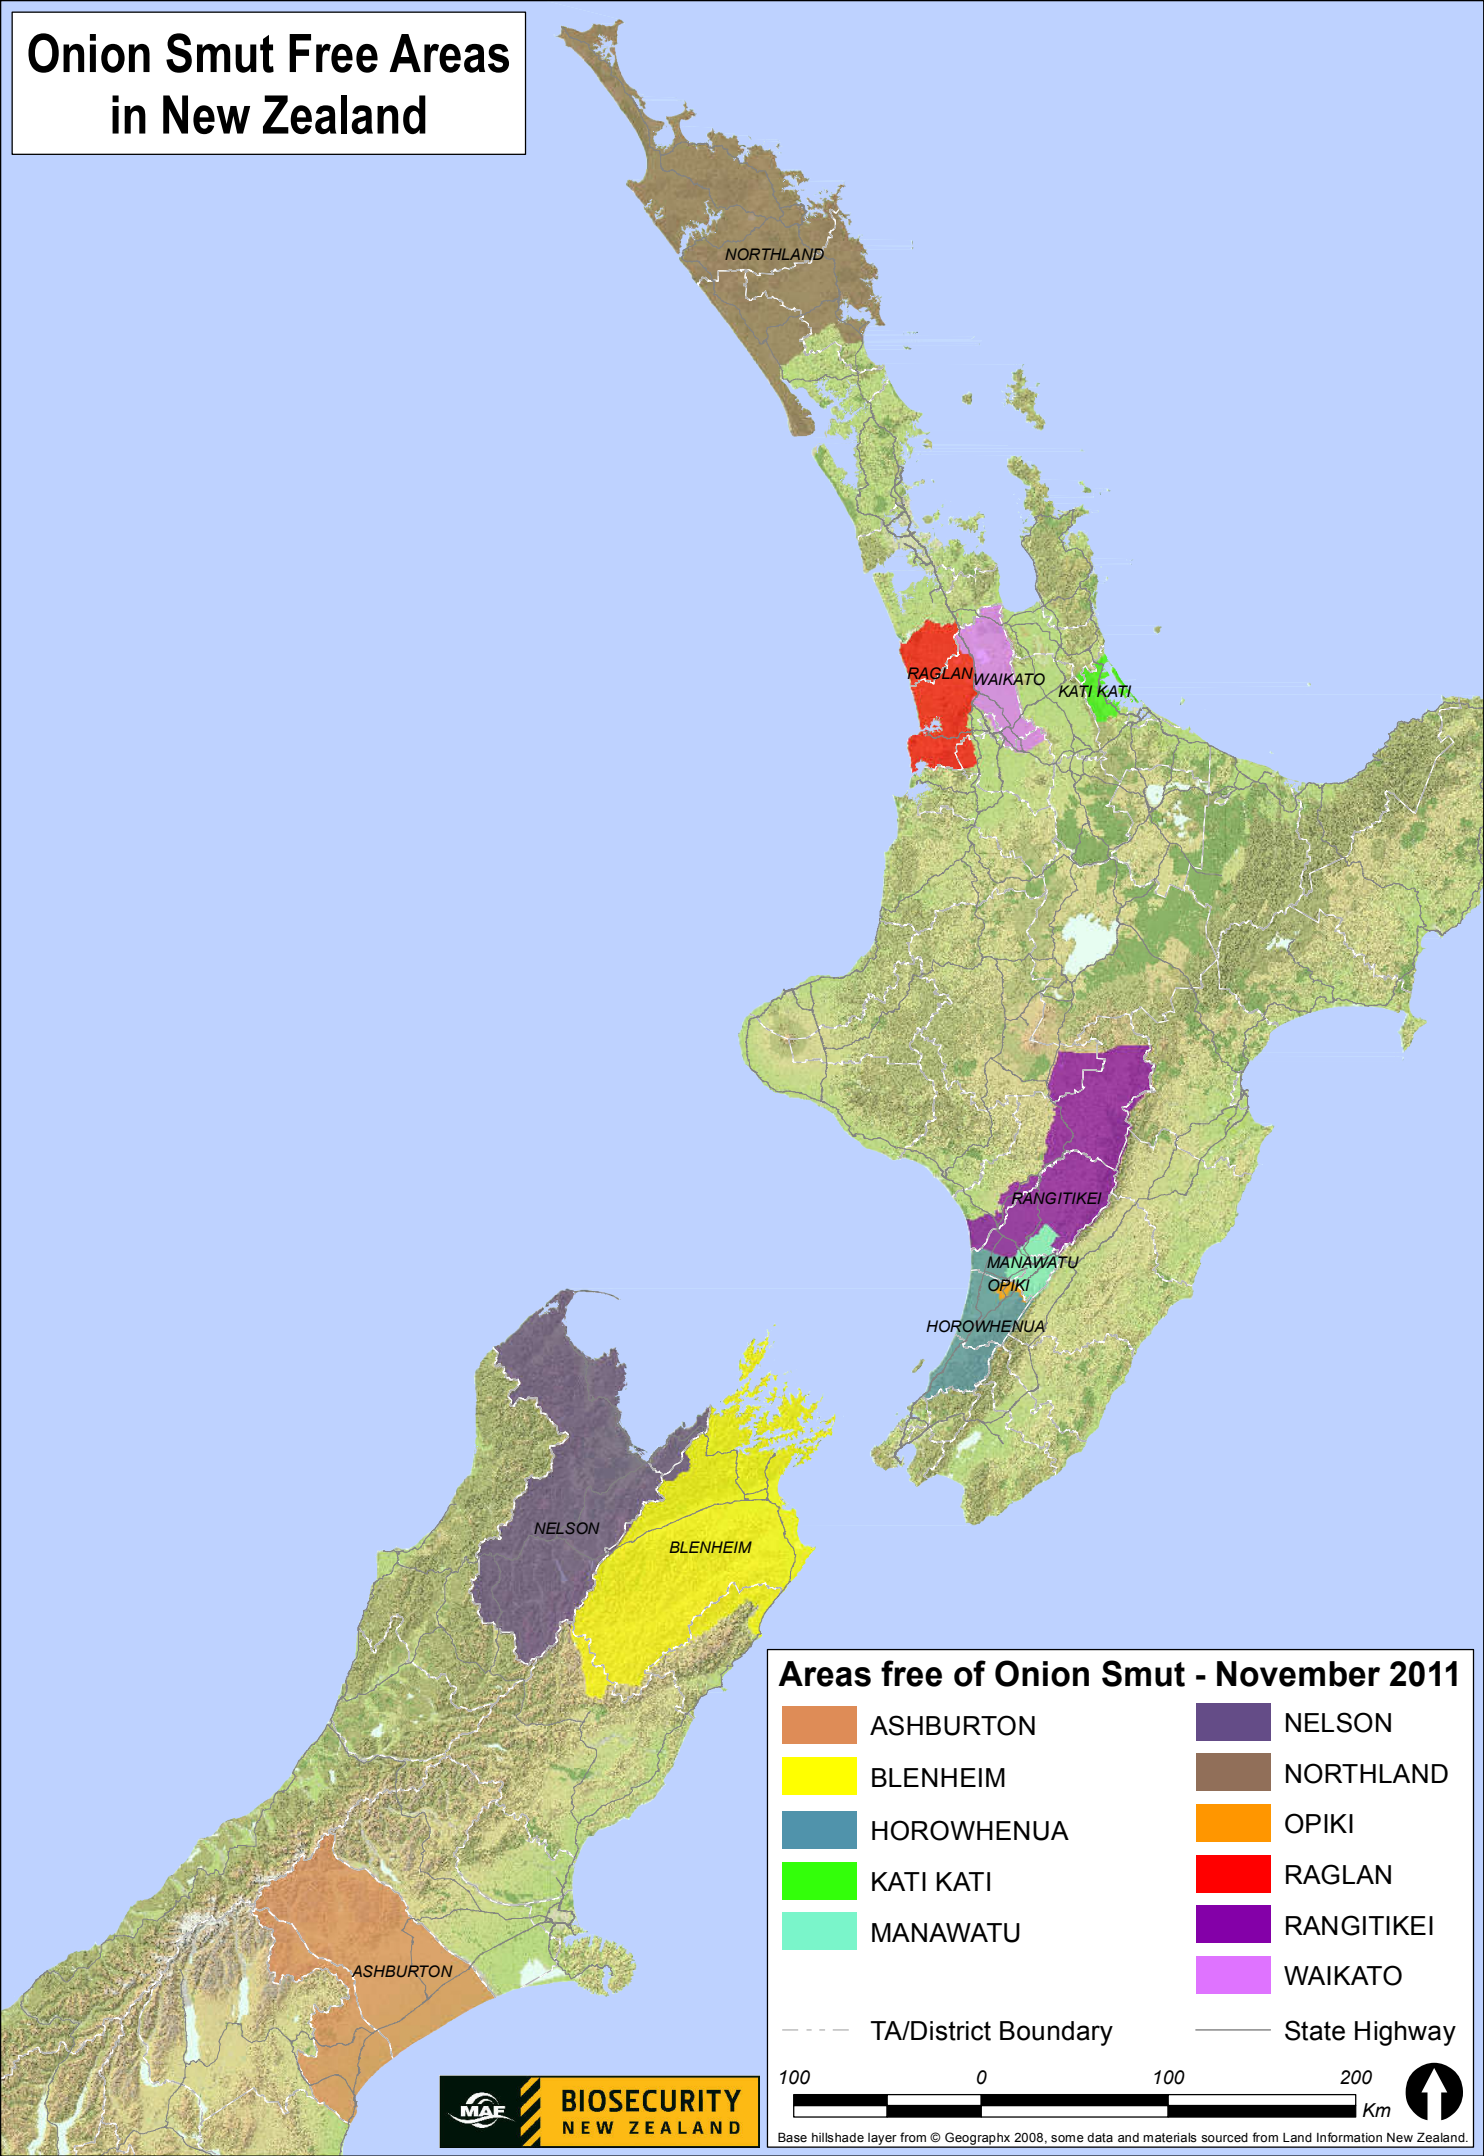

Onion Smut Free Areas in New Zealand

Areas free of Onion Smut - November 2011

- | | |
|--|--|
|  ASHBURTON |  NELSON |
|  BLENHEIM |  NORTHLAND |
|  HOROWHENUA |  OPIKI |
|  KATI KATI |  RAGLAN |
|  MANAWATU |  RANGITIKEI |
| |  WAIKATO |

 TA/District Boundary
  State Highway