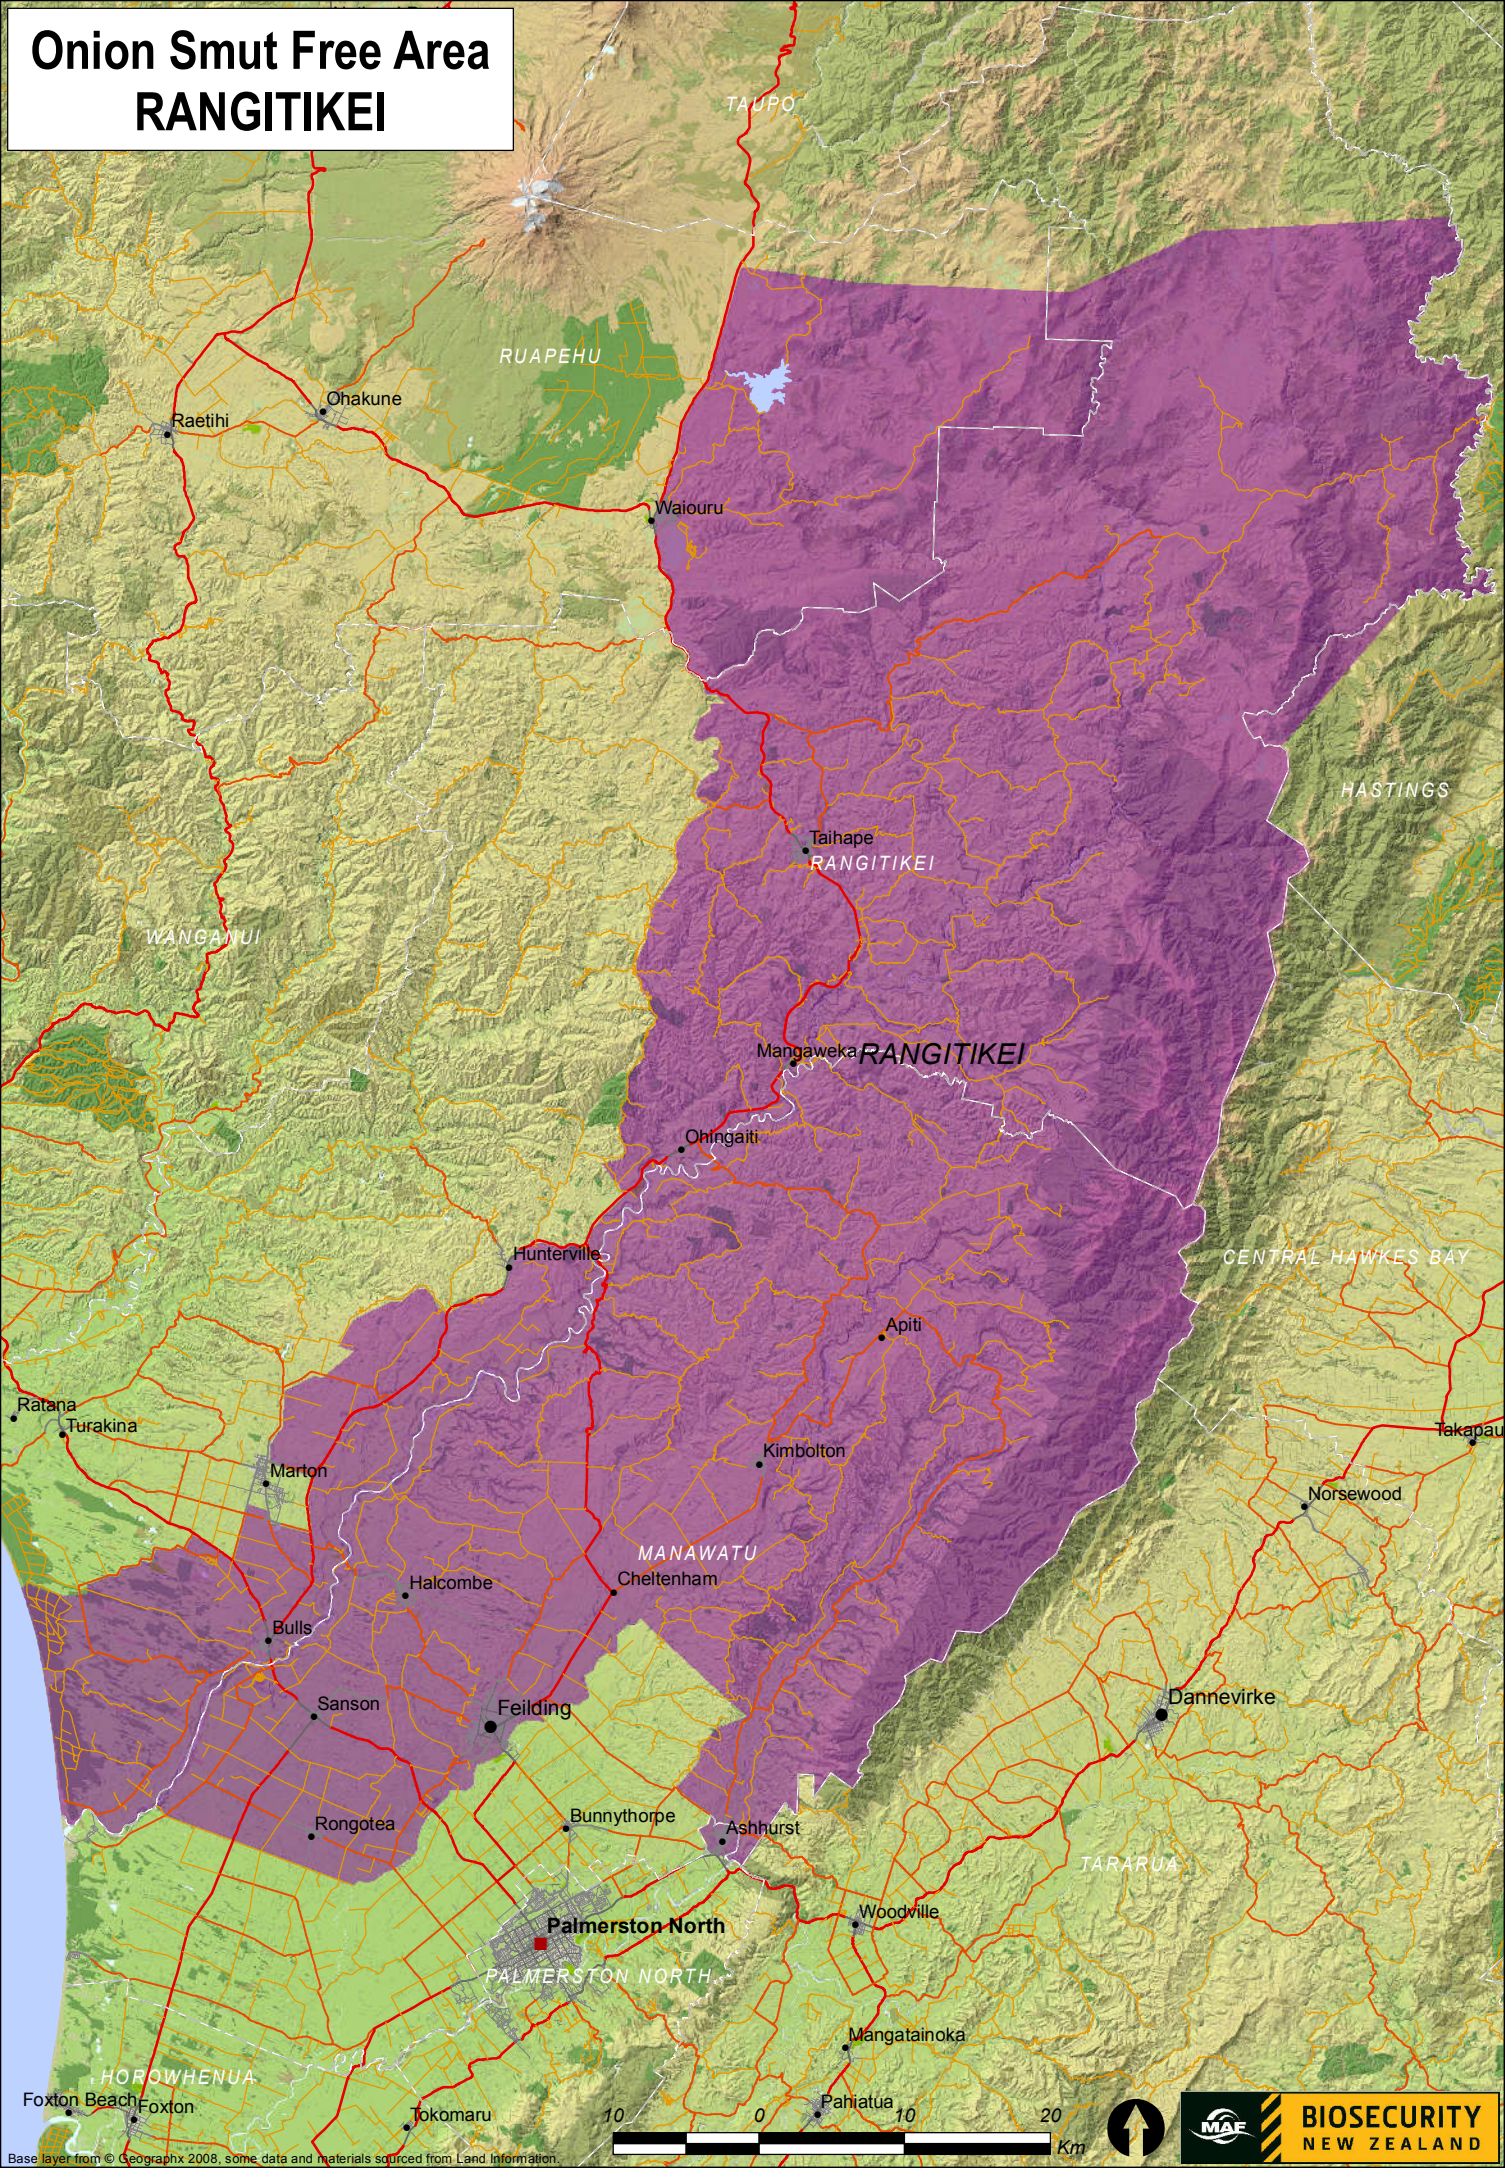

Onion Smut Free Area RANGITIKEI

Base layer from © Geographx 2008, some data and materials sourced from Land Information.