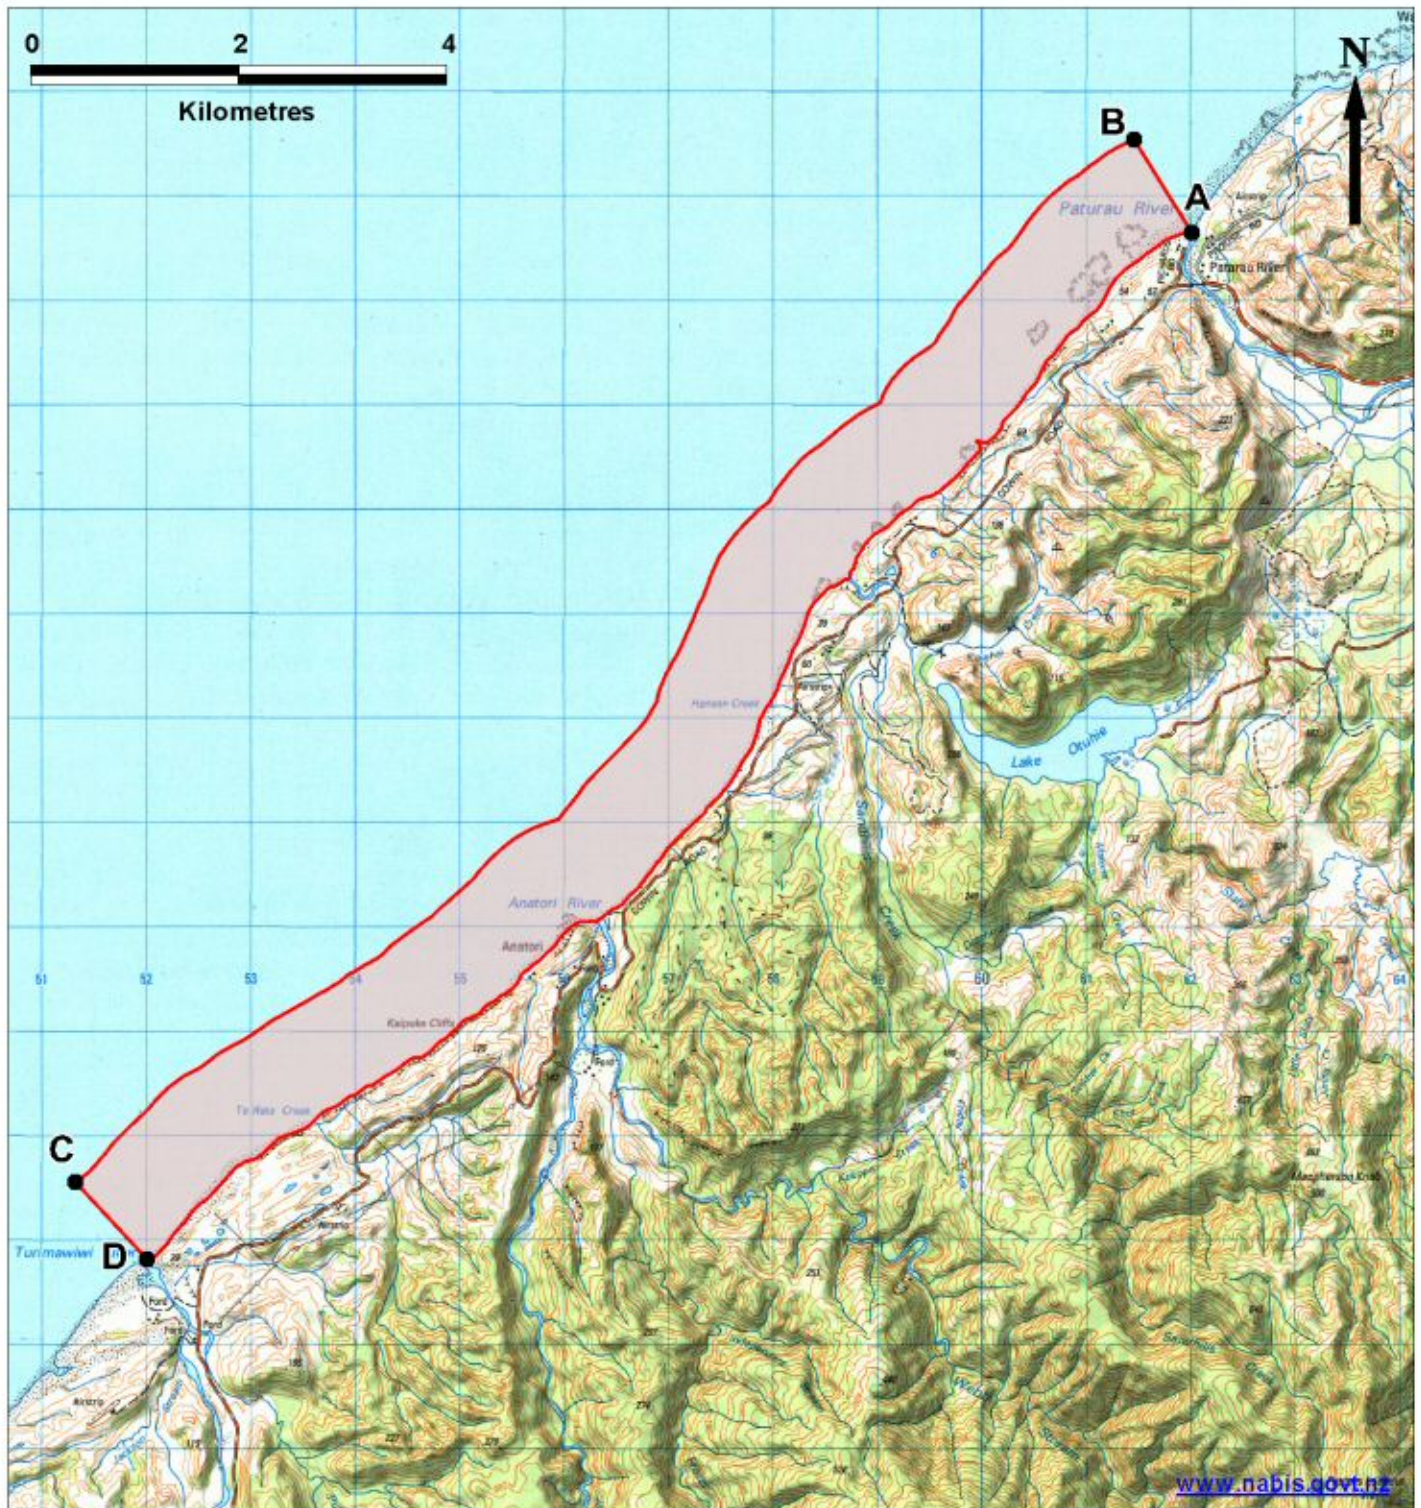

Anatori Mātaitai Reserve

Overview map

LEGEND

- Mātaitai Reserve Boundary
- Mātaitai Reserve Coordinate

Coordinates

- A: 40°38.47'S 172°25.97'E
- B: 40°37.99'S 172°25.58'E
- C: 40°43.34'S 172°18.34'E
- D: 40°43.74'S 172°18.81'E

Ref: 100407
 Projection: NZTM
 Coordinates stated in
 Lat/Long WGS84
 Date: 14 December 2010
 Produced by: Information
 Management

This map is intended to be used as a guide only, in conjunction with other data sources and methods, and should only be used for the purpose for which it was developed. Although the information on this map has been prepared with care and in good faith, no guarantee is given that the information is complete, accurate or up-to-date.