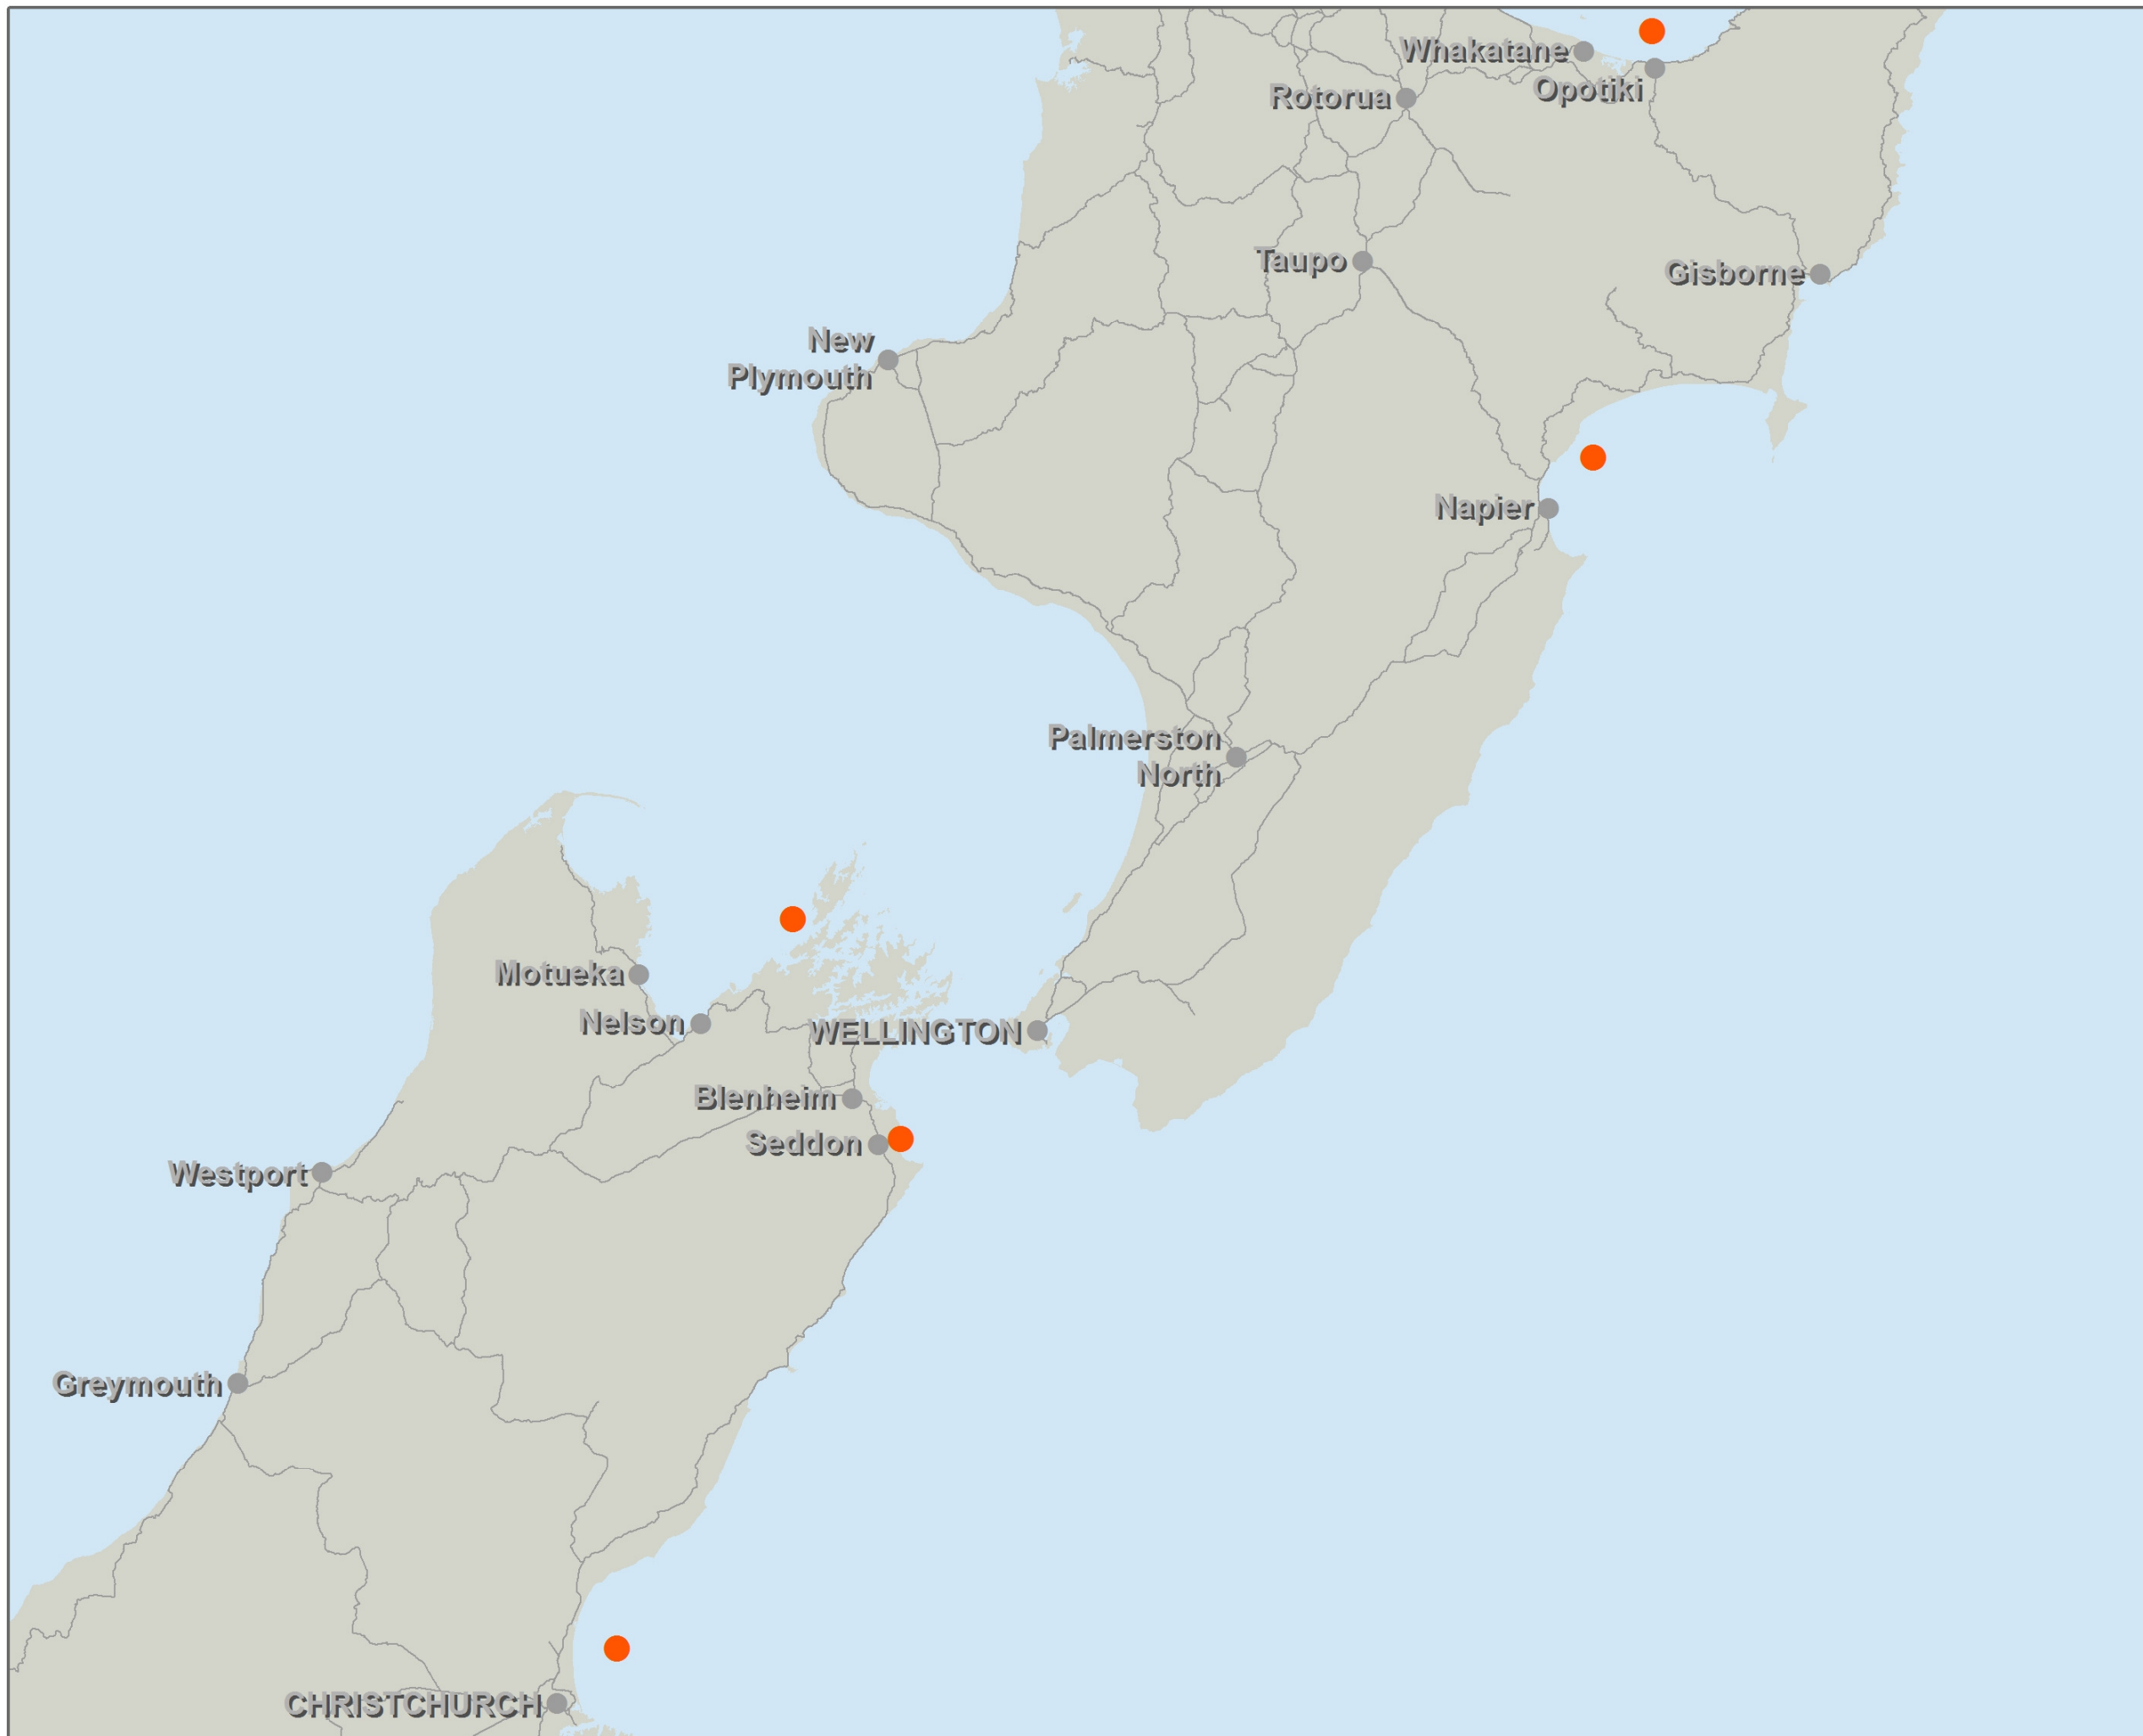

Offshore Marine Farms

Legend

- Offshore marine farm consented area locations

1:3,340,000
Coordinate System: NZTM

Date: 11/05/2017
Produced by: Spatial Analysis Solutions
Ref: r170105

Data Attribution:
This map uses data sourced from LINZ under CC-BY and CoreLogic.

Disclaimer: This map and all information accompanying it (the "Map") is intended to be used as a guide only, in conjunction with other data sources and methods, and should only be used for the purpose for which it was developed. The information shown in this Map is based on a summary of data obtained from various sources. While all reasonable measures have been taken to ensure the accuracy of the Map, MPI: (a) gives no warranty or representation in relation to the accuracy, completeness, reliability or fitness for purpose of the Map; and (b) accepts no liability whatsoever in relation to any loss, damage or other costs relating to any person's use of the Map, including but not limited to any compilations, derivative works or modifications of the Map. Crown copyright ©. This map is subject to Crown copyright administered by Ministry for Primary Industries (MPI).